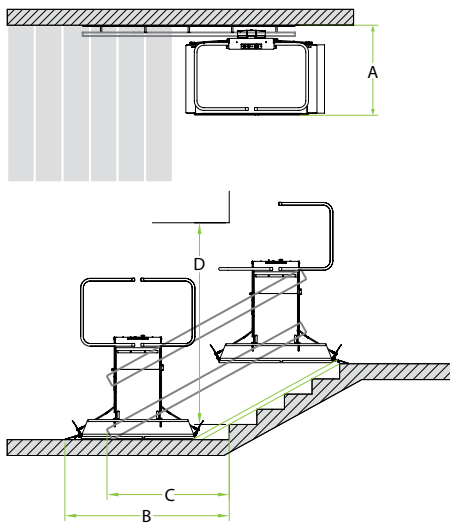

Savaria® Delta Inclined Platform Lift

ACCESS OVER STRAIGHT STAIRS

- Folds up compactly (18"/45.7 cm) from the wall when not in use allowing easy access to the stairs
- Durable construction and reliable components to stand up to day-to-day use even in commercial settings
- Easy installation, often without major construction requirements
- Configure for straight through access or 90° entry/exit with a variety of standard platform sizes available
- Battery operation with top and bottom landing charging stations
- Pendant control with constant pressure operation, keyed for security
- Safety features include edge and underpan obstruction sensors, overspeed safety brake, safety arms, platform ramps, emergency stop button, limit switches, manual operation (using handwheel), lockable master power switch
- Optional features: automatic folding/unfolding for platform and arms, public building package, folding seat

CLEARANCES

Platform size	28.4" x 35.5" (720 x 900 mm)	27" x 36" (685 x 914 mm)	28.5" x 44" (724 x 1118 mm)	30.5" x 49.3" (775 x 1250 mm)
Unfolded width (A)	37.8" (959 mm)	36.4" (923 mm)	38" (966 mm)	40" (1017 mm)
Bottom landing (B)*	60.2"-54.4" (1530-1381 mm)	60.8"-54.9" (1544-1395 mm)	68.8"-62.9" (1747-1598 mm)	74"-68.1" (1880-1731 mm)
End of rail (C)*	44.9"-38.2" (1140-971 mm)	45.2"-38.5" (1147-978 mm)	49.2"-42.5" (1249-1080 mm)	51.8"-45.1" (1315-1146 mm)
Overhead (D)*	80.8"-94.6" (2053-2402 mm)	81.1"-95" (2059-2413 mm)	84.8"-101.6" (2153-2580 mm)	87.2"-106" (2215-2692 mm)